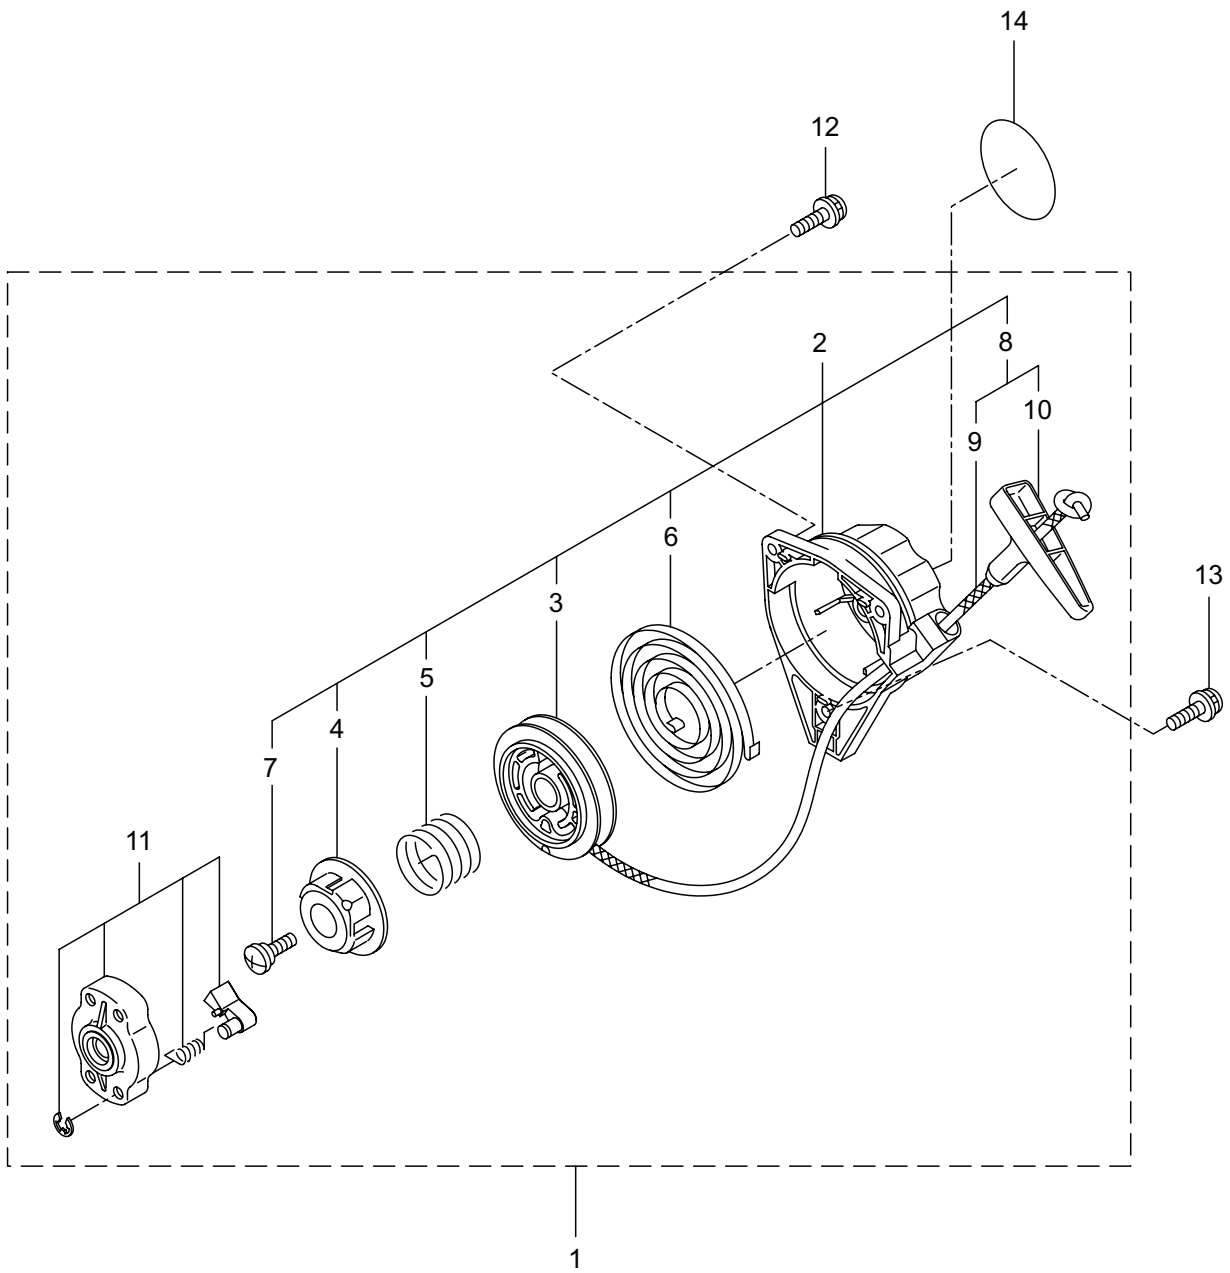

MIP2524S  
2. ENGINE

Ref. No.	Part No.	Part Name	Q'ty	Remarks
2-1	875498	Engine	1	EE232/05
2-2	289639	Cylinder	1	
2-3	289643	Gasket	1	
2-4	267290	Cap Screw	2	M5x20
2-5	272744	Insulator	1	New gasket required
2-6	267049	Gasket	1	
2-7	269826	Screw	2	M5x25
2-8	278096	Muffler Comp	1	
2-9	266402	Cap Screw	2	M5x55
2-10	273262	Gasket	1	
2-11	276868	Under Cover	1	
2-12	269827	Screw	1	M5x16
2-13	278022	Top Cover Comp	1	
2-14	265410	Adapter	1	
2-15	261878	Nut	1	
2-16	283978	Screw	1	4x16
2-17	273674	Crankcase	1	
2-18	280488	Bearing	2	PPL 6001
2-19	261492	Oil Seal	1	ISCD12287
2-20	261386	Oil Seal	1	ISCD12227
2-21	055185	Snap Ring	1	H28
2-22	261612	Cap Screw	3	M5x30
2-23	272204	Piston	1	
2-24	264891	Piston Ring	2	(2)required
2-25	261036	Piston Pin	1	
2-26	288520	Bearing, Needle	1	
2-27	261576	Clip,Piston	2	
2-28	274146	Crankshaft/Conn.Rod Ass'y	1	
2-29	283386	Fan Cover	1	
2-30	269831	Screw	3	M5x20
2-31	269826	Screw	1	M5x25
2-32	272731	Magneto Ass'y	1	Incl.33-39
2-33	269323	Rotor/Fan	1	
2-34	272067	Ignition Coil Ass'y	1	Incl.35-39
2-35	267401	Coil	1	
2-36	272068	Spark Plug Wire Ass'y	1	Incl.37-39
2-37	272069	Spark Plug Wire	1	
2-38	261074	Plug Boot	1	
2-39	261075	Connector	1	
2-40	261076	Woodruff Key	1	3x10
2-41	261417	Nut,Rotor	1	M8
2-42	280381	Spacer	2	
2-43	261256	Cap Screw	2	M4x25
2-44	288264	Spark Plug	1	BPMR8Y
2-45	284919	Stop Switch	1	

Ref. No.	Part No.	Part Name	Q'ty	Remarks
3-1	282404	Recoil Starter Ass'y	1	Incl.2-11
3-2	282405	Recoil Ass'y	1	Incl.3-10
3-3	283411	Reel	1	
3-4	283412	Cam Plate	1	
3-5	280930	Spring	1	
3-6	280931	Spiral Spring	1	
3-7	267213	Screw	1	
3-8	280932	Starter Rope Ass'y	1	Incl.9,10
3-9	280933	Starter Rope	1	
3-10	267219	Starter Grip	1	
3-11	280934	Starter Pawl Ass'y	1	
3-12	280489	Screw	2	M4x20
3-13	269833	Screw	1	M4x16
3-14	247510	Label	1	EE232