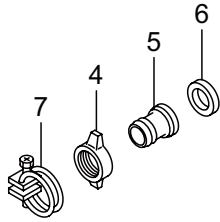

Ref. No.	Part No.	Part Name	Q'ty	Remarks	
4-1	277881	Carburetor Ass'y	1	Incl.2-15 New gasket required	
4-2	281597	Pump Body	1		
4-3	262991	Purge Body	1		
4-4	262992	Cover Plate	1		
4-5	261874	Primer Bulb	1		
4-6	283905	Diaphragm, Meterring	1		
4-7	262993	Gasket	1		
4-8	262994	Diaphragm,Fuel Pump	1		
4-9	282576	Gasket	1		
4-10	289396	Main Jet	1		
4-11	261871	O-Ring	1		
4-12	261876	E-Ring	1		
4-13	261658	Swivel	1		
4-14	264682	Screw	2		
4-15	262996	Screw	4		
4-16	261864	Gasket	1	Incl.19-21	
4-17	264691	O-Ring	1		
4-18	278091	Cleaner Ass'y	1		
4-19	266433	Housing	1		
4-20	264695	Filter	1		
4-21	278760	Cleaner Cover	1		
4-22	269834	Screw	2		
4-23	272785	Throttle Cable	1		
4-24	287666	Throttle Lever	1		
4-25	247500	Fuel Tank Ass'y	1		Incl.26-36
4-26	246757	Fuel Tank	1	Incl.28	
4-27	275306	Fuel Tank Cap Ass'y	1		
4-28	274875	Gasket	1		
4-29	261696	Breather Ass'y	1	Incl.31-36	
4-30	265752	Fuel Pipe Pick-up Ass'y	1		
4-31	264031	Fuel Pipe Ass'y	1		Incl.32-34
4-32	261115	Grommet	1	160L 3x6x85L	
4-33	261690	Fuel Pipe	1		
4-34	263038	Return Pipe	1		
4-35	277887	Filter Ass'y	1		
4-36	261117	Clip	1		M5x16 M5x16
4-37	261117	Clip	1		
4-38	269828	Screw	2		
4-39	281208	Screw	1		

MIP2524S
5. ACCESSORIES