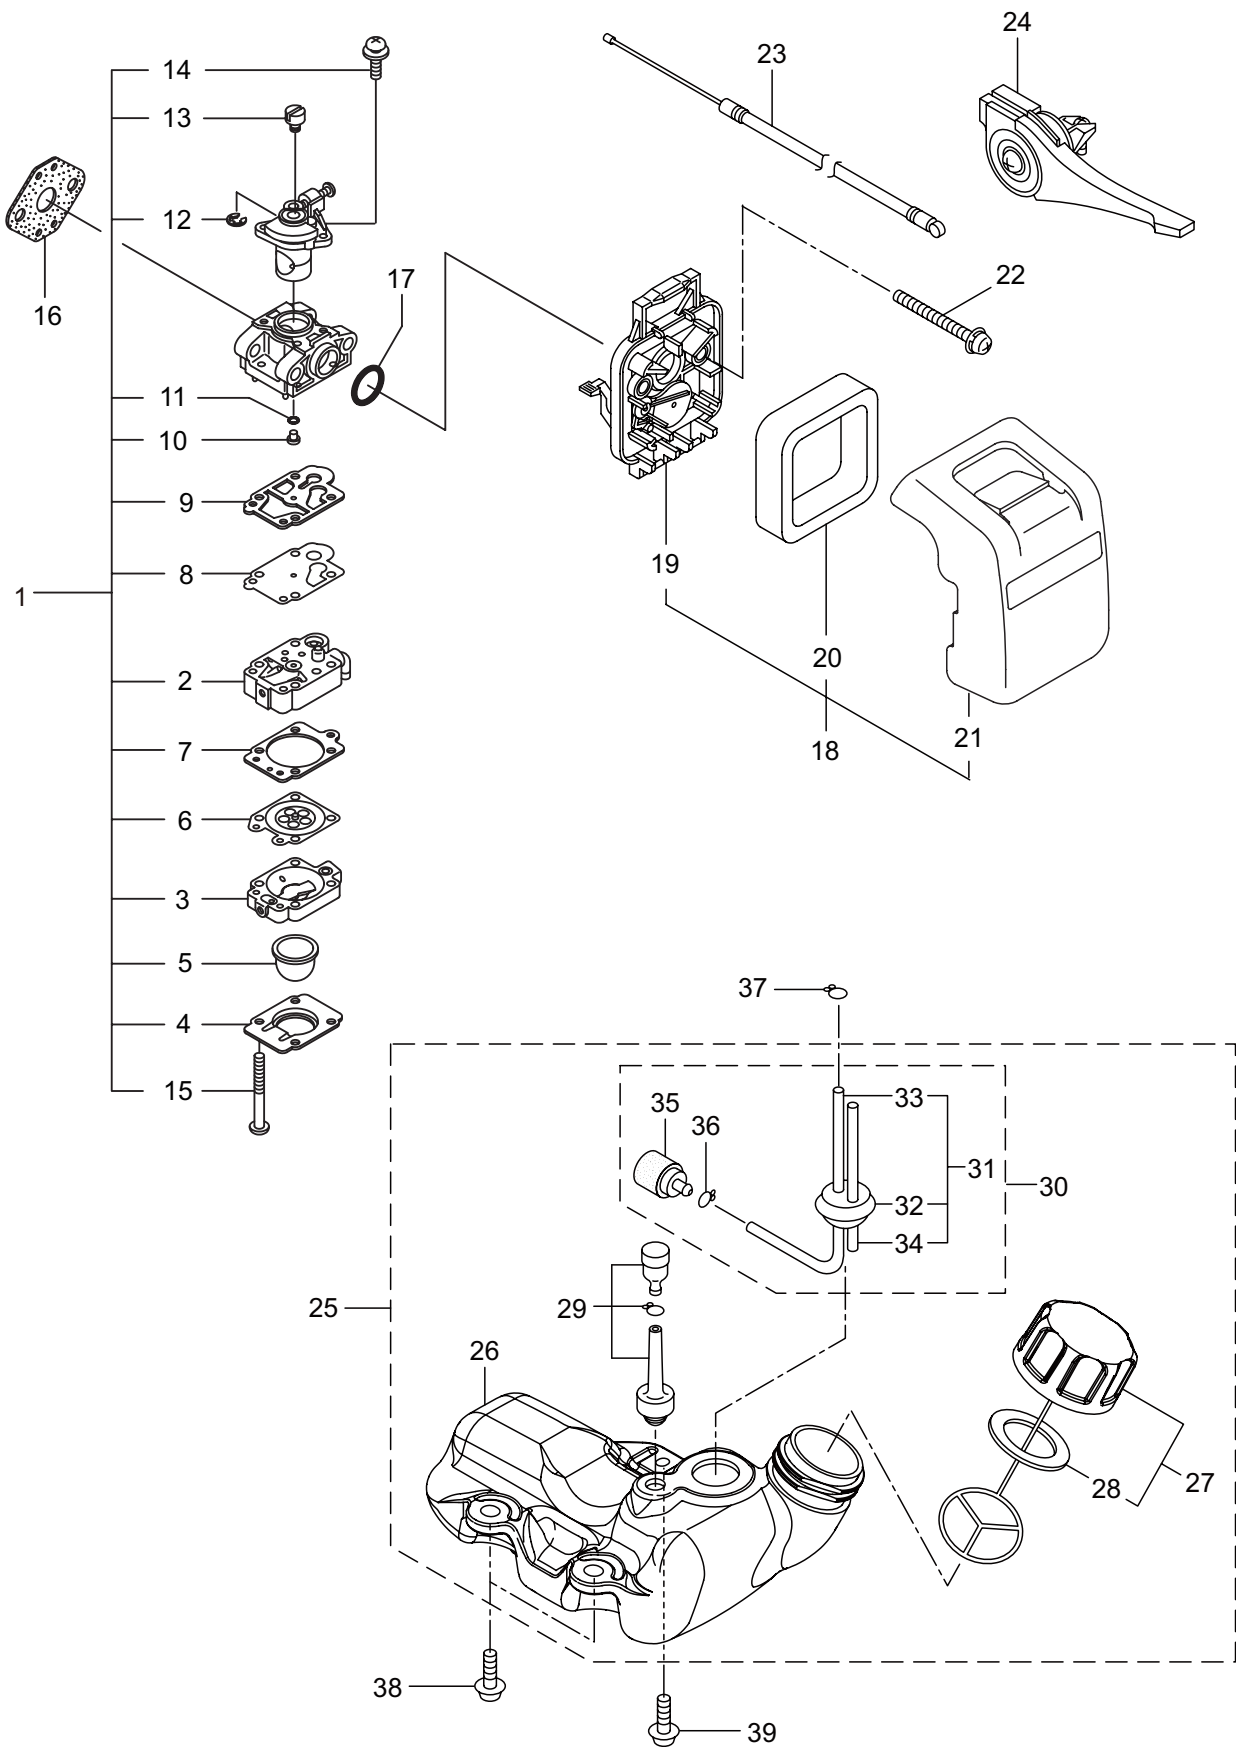

MIP2524S

4. CARBURETOR, FUEL TANK

Ref. No.	Part No.	Part Name	Q'ty	Remarks	
4-1	277881	Carburetor Ass'y	1	Incl.2-15 New gasket required	
4-2	281597	Pump Body	1		
4-3	262991	Purge Body	1		
4-4	262992	Cover Plate	1		
4-5	261874	Primer Bulb	1		
4-6	283905	Diaphragm, Meterring	1		
4-7	262993	Gasket	1		
4-8	262994	Diaphragm,Fuel Pump	1		
4-9	282576	Gasket	1		
4-10	289396	Main Jet	1		
4-11	261871	O-Ring	1		
4-12	261876	E-Ring	1		
4-13	261658	Swivel	1		
4-14	264682	Screw	2		
4-15	262996	Screw	4		
4-16	261864	Gasket	1	Incl.19-21	
4-17	264691	O-Ring	1		
4-18	278091	Cleaner Ass'y	1		
4-19	266433	Housing	1		
4-20	264695	Filter	1		
4-21	278760	Cleaner Cover	1		
4-22	269834	Screw	2		
4-23	272785	Throttle Cable	1		
4-24	287666	Throttle Lever	1		
4-25	247500	Fuel Tank Ass'y	1		Incl.26-36
4-26	246757	Fuel Tank	1	Incl.28	
4-27	275306	Fuel Tank Cap Ass'y	1		
4-28	274875	Gasket	1		
4-29	261696	Breather Ass'y	1	Incl.31-36	
4-30	265752	Fuel Pipe Pick-up Ass'y	1		
4-31	264031	Fuel Pipe Ass'y	1		Incl.32-34
4-32	261115	Grommet	1	160L 3x6x85L	
4-33	261690	Fuel Pipe	1		
4-34	263038	Return Pipe	1		
4-35	277887	Filter Ass'y	1		
4-36	261117	Clip	1		M5x16 M5x16
4-37	261117	Clip	1		
4-38	269828	Screw	2		
4-39	281208	Screw	1