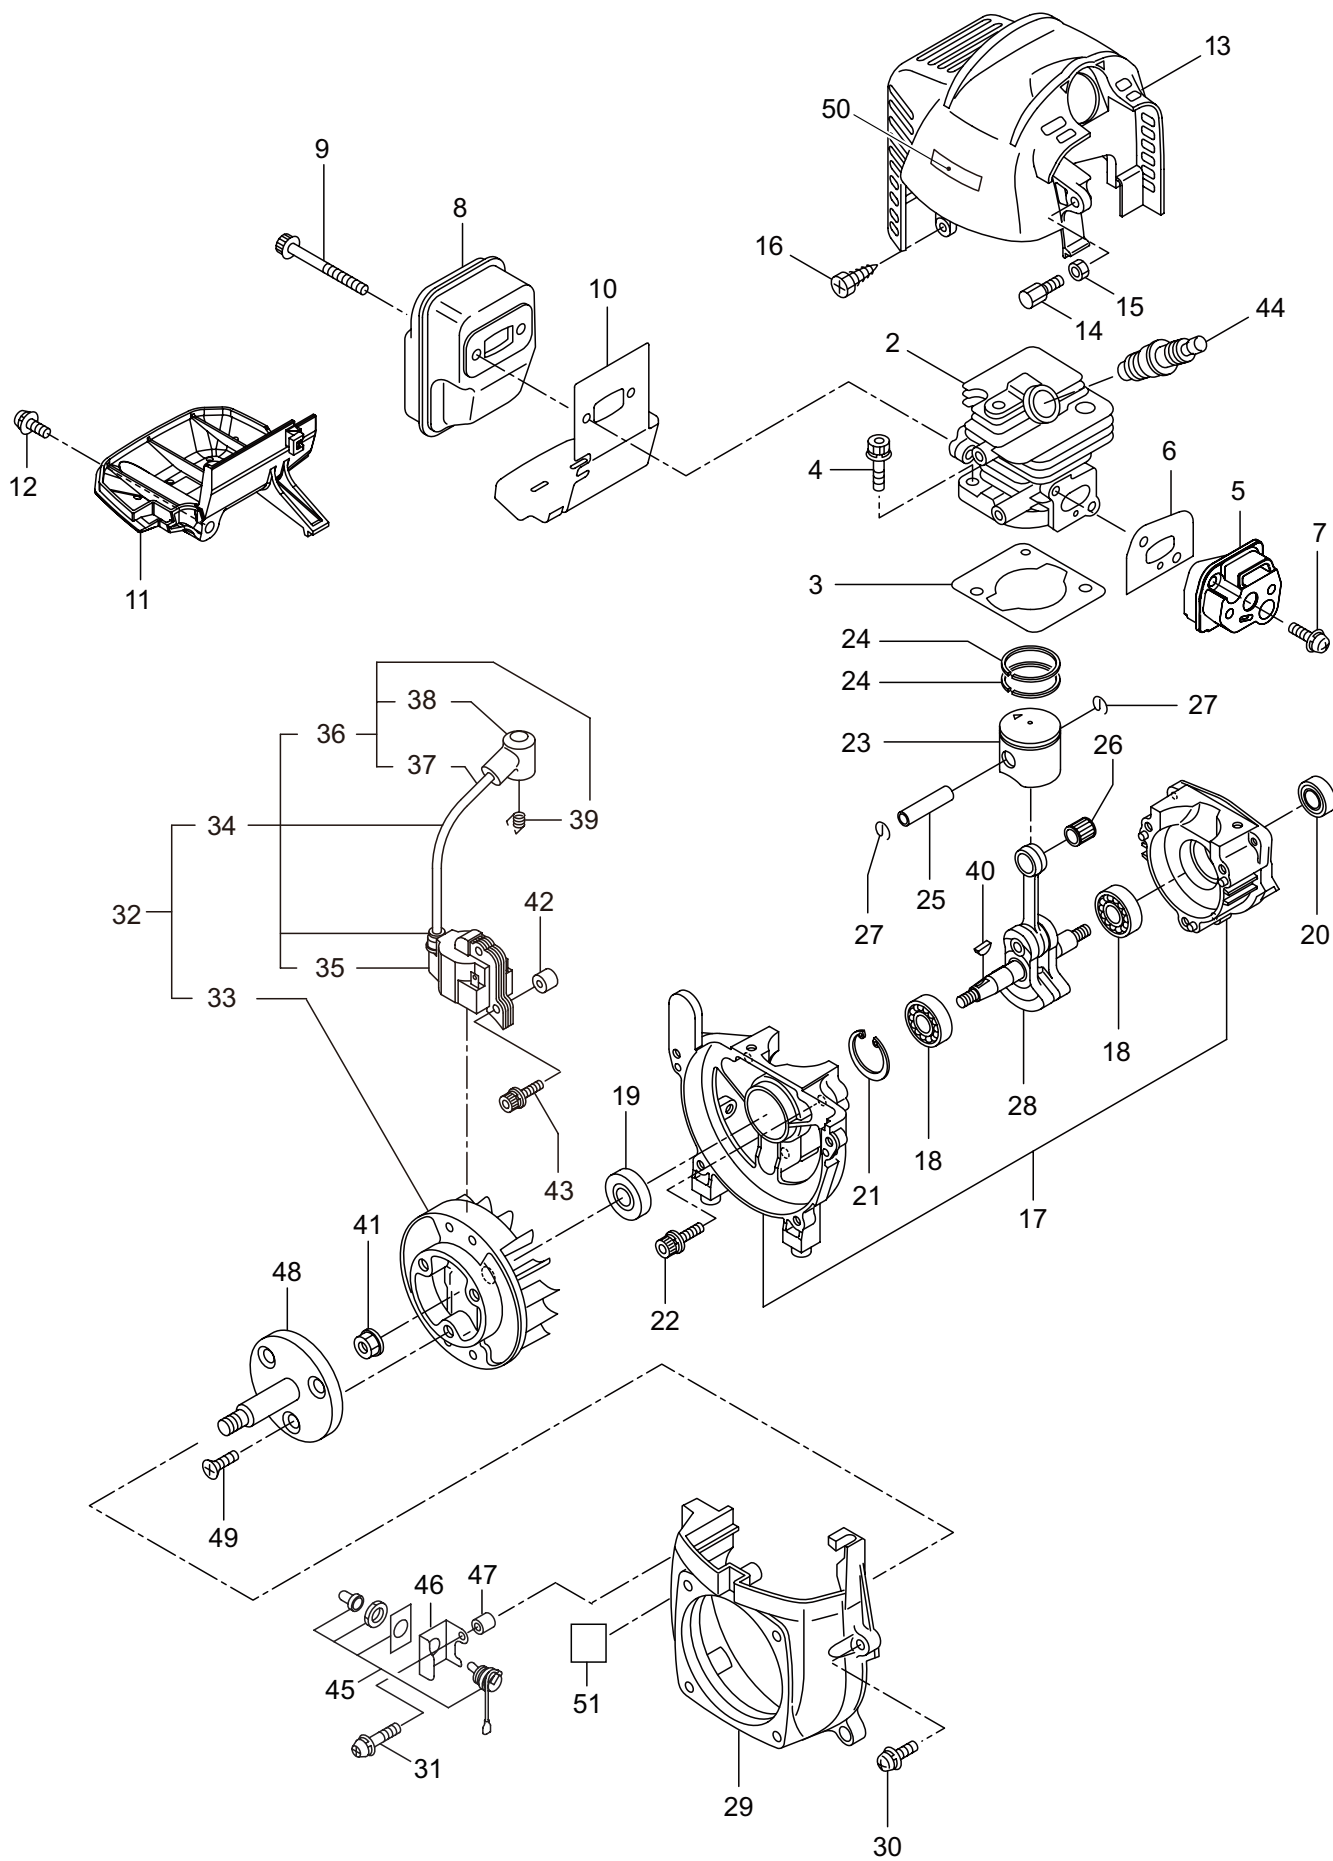

Ref. No.	Part No.	Part Name	Q'ty	Remarks
1-1	332326	MIP2524S	1	
1-2	246720	Casing Cover	1	
1-3	240002	Mechanical Seal	1	
1-4	547013	Screw	4	M5x0.8x40, with O-Ring
1-5	550162	Screw	4	M5x0.8x40
1-6	013918	O-Ring	4	S5
1-7	246721	Impeller	1	
1-8	284812	Spacer	1	T0.5
1-9	284813	Spacer	1	T0.3
1-10	246722	Scroll	1	
1-11	027533	O-Ring	1	P42
1-12	246723	Casing	1	
1-13	246724	Plug Ass'y	2	Incl.14
1-14	246726	O-Ring	2	P30
1-15	012615	O-Ring	1	G140
1-16	126541	Bolt	2	M6x20
1-17	092554	Bolt	2	M6x25
1-18	240553	Suction Port	1	
1-19	283914	Check Valve	1	
1-20	125824	Bolt	3	M6x16
1-21	246727	Base Ass'y	1	Incl.22
1-22	246729	Pad	4	
1-23	246730	Handle	1	
1-24	092513	Bolt	2	M8x16
1-25	247499	Label	1	MIP2524S

MIP2524S
2. ENGINE