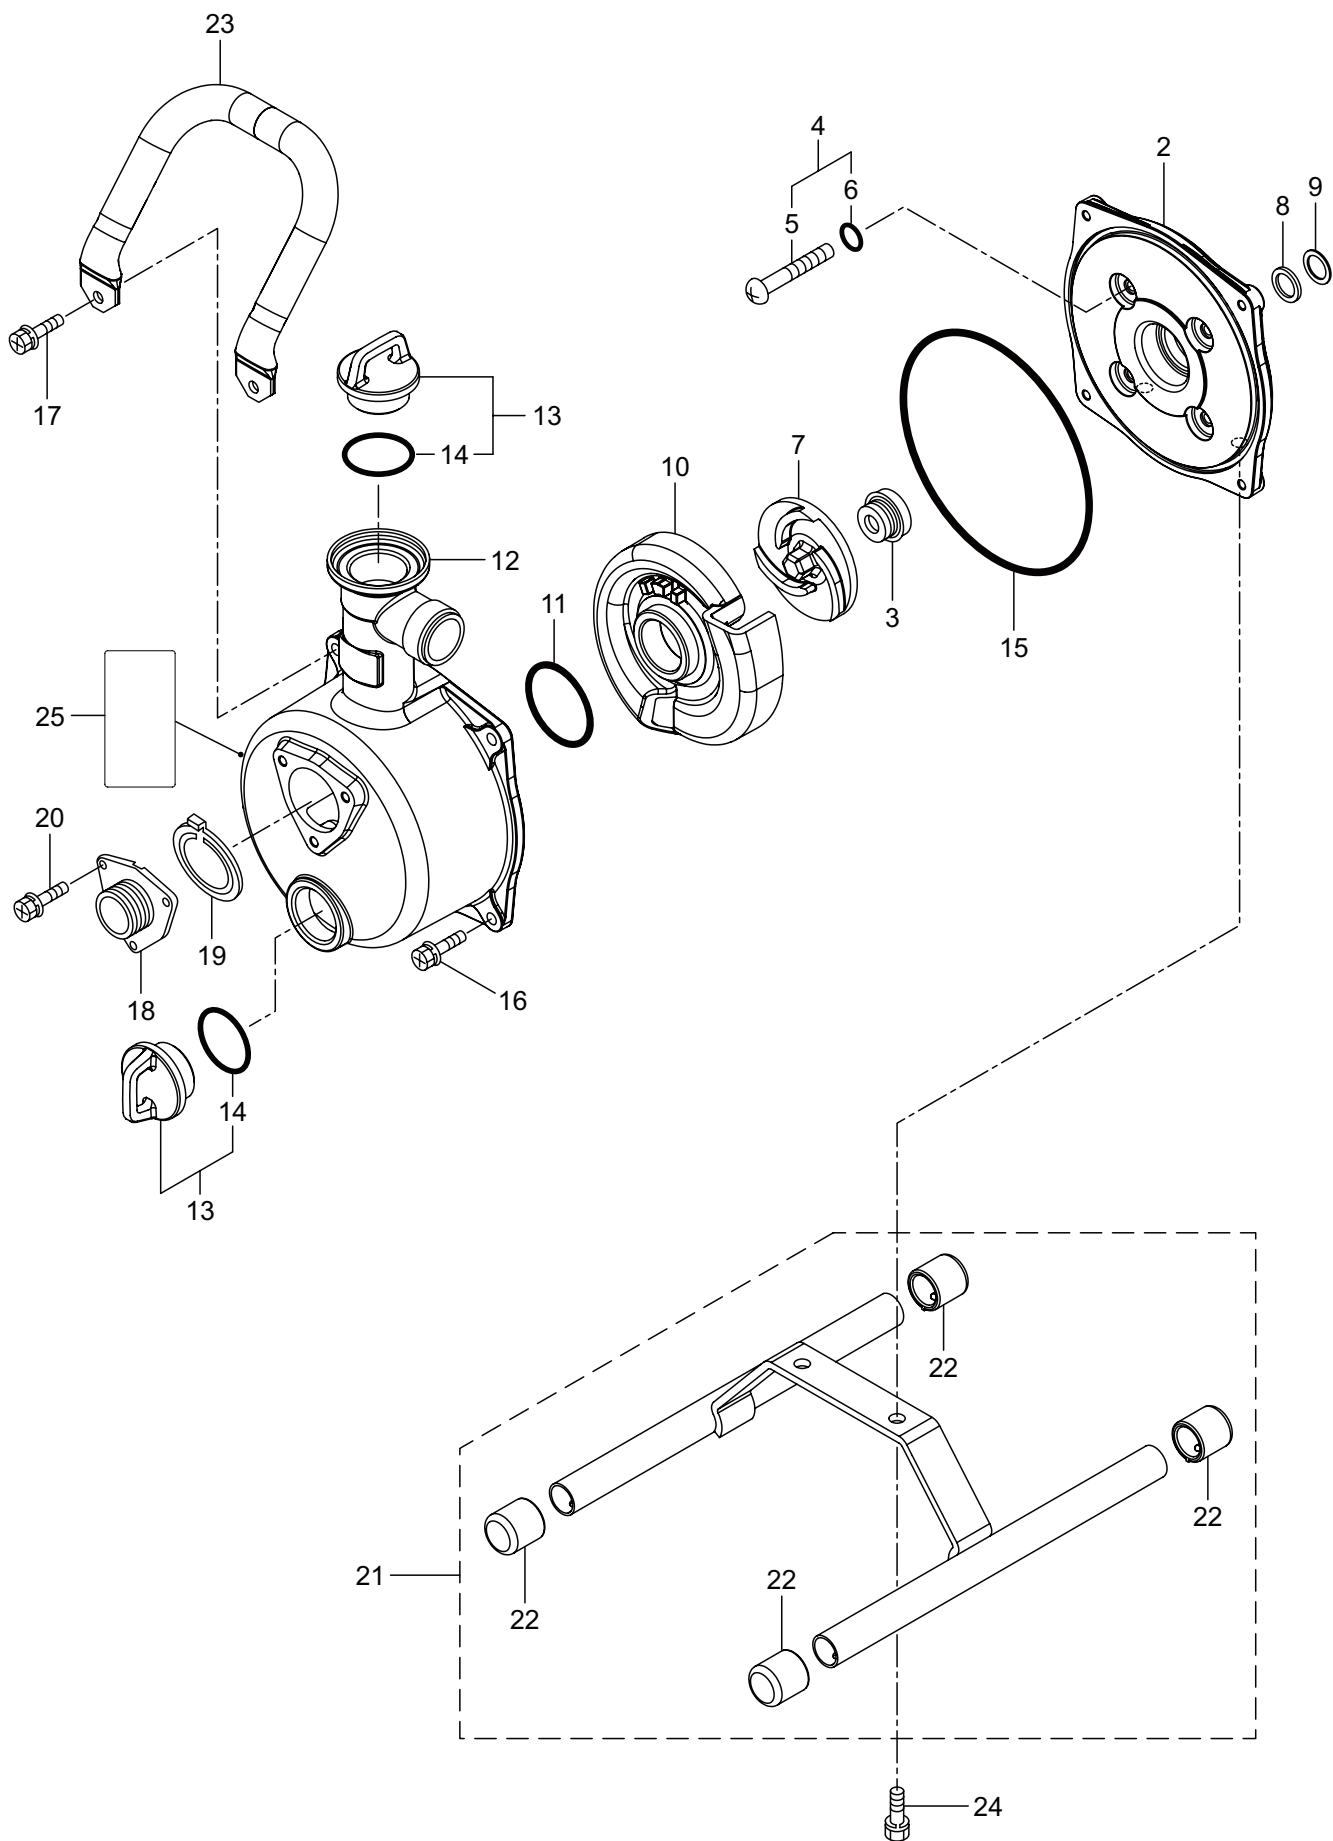

## CONTENTS

1. MAIN BODY .....	1
2. ENGINE .....	3
3. RECOIL STARTER.....	7
4. CARBURETOR, FUEL TANK .....	9
5. ACCESSORIES .....	11

2020. 07.

P/N 525043

MIP2524S

1. MAIN BODY

Ref. No.	Part No.	Part Name	Q'ty	Remarks
1-1	332326	MIP2524S	1	
1-2	246720	Casing Cover	1	
1-3	240002	Mechanical Seal	1	
1-4	547013	Screw	4	M5x0.8x40, with O-Ring
1-5	550162	Screw	4	M5x0.8x40
1-6	013918	O-Ring	4	S5
1-7	246721	Impeller	1	
1-8	284812	Spacer	1	T0.5
1-9	284813	Spacer	1	T0.3
1-10	246722	Scroll	1	
1-11	027533	O-Ring	1	P42
1-12	246723	Casing	1	
1-13	246724	Plug Ass'y	2	Incl.14
1-14	246726	O-Ring	2	P30
1-15	012615	O-Ring	1	G140
1-16	126541	Bolt	2	M6x20
1-17	092554	Bolt	2	M6x25
1-18	240553	Suction Port	1	
1-19	283914	Check Valve	1	
1-20	125824	Bolt	3	M6x16
1-21	246727	Base Ass'y	1	Incl.22
1-22	246729	Pad	4	
1-23	246730	Handle	1	
1-24	092513	Bolt	2	M8x16
1-25	247499	Label	1	MIP2524S